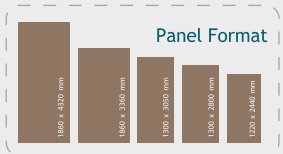

Technical Specification

6 mm Thickness

Hygienic

Easy to clean

Antibacterial

Waterproof

Resistant to

Abrasion